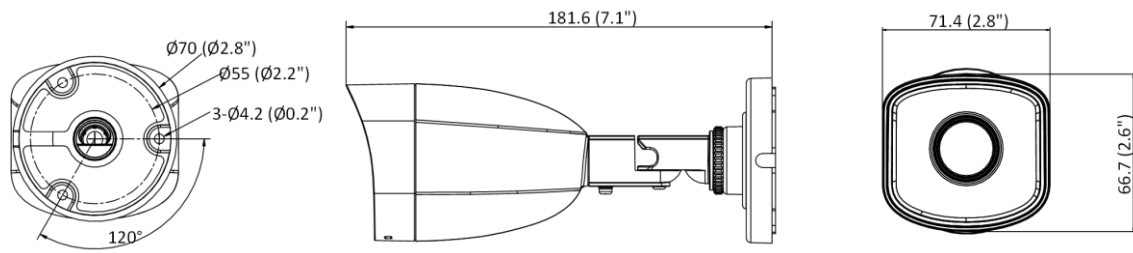

Image	
Image Settings	Saturation, brightness, contrast, sharpness, AGC, white balance adjustable by client software or web browser
Day/Night Switch	Auto, Schedule, Day, Night
Image Enhancement	BLC, 3D DNR
Interface	
Ethernet Interface	1 RJ45 10 M/100 M self-adaptive Ethernet port
On-board storage	Built-in micro SD/SDHC/SDXC slot, up to 256GB (supports image and logs storage only)
Event	
Basic Event	Motion detection, video tampering alarm, exception
General	
Linkage Method	Upload to FTP, notify surveillance center, send email
Material	Metal & Plastic
Dimension	181.6 mm × 71.4 mm × 66.7 mm (7.1" × 2.8" × 2.6")
Package Dimension	216 mm × 121 mm × 118 mm (8.5" × 4.8" × 4.6")
Weight	Approx. 270 g (0.6 lb.)
With Package Weight	Approx. 490 g (1.1 lb.)
Storage Conditions	-30 °C to 60 °C (-22 °F to 140 °F). Humidity: 95% or less (non-condensing)
Startup and Operating Conditions	-30 °C to 60 °C (-22 °F to 140 °F). Humidity: 95% or less (non-condensing)
Language	English, Ukrainian
General Function	Anti-flicker, heartbeat, mirror, password protection, privacy mask, watermark, IP address filter
Firmware Version	V5.5.120
Power Consumption and Current	12 VDC, 0.4 A, max. 5 W PoE: (802.3af, 36 V to 57 V), 0.2 A to 0.15 A, max. 6.5 W
Power Supply	12 VDC ± 25% PoE: 802.3af, Class 3
Power Interface	Ø5.5 mm coaxial power plug
Approval	
EMC	FCC SDoC (47 CFR Part 15, Subpart B); CE-EMC (EN 55032: 2015, EN 61000-3-2: 2014, EN 61000-3-3: 2013, EN 50130-4: 2011 +A1: 2014); RCM (AS/NZS CISPR 32: 2015); IC VoC (ICES-003: Issue 6, 2016); KC (KN 32: 2015, KN 35: 2015)
Safety	UL (UL 60950-1); CB (IEC 60950-1:2005 + Am 1:2009 + Am 2:2013, IEC 62368-1:2014); CE-LVD (EN 60950-1:2005 + Am 1:2009 + Am 2:2013, IEC 62368-1:2014); BIS (IS 13252(Part 1):2010+A1:2013+A2:2015)
Environment	CE-RoHS (2011/65/EU); WEEE (2012/19/EU); Reach (Regulation (EC) No 1907/2006)
Protection	IP67 (IEC 60529-2013)

## ▪ Dimension

Unit: mm (inch)