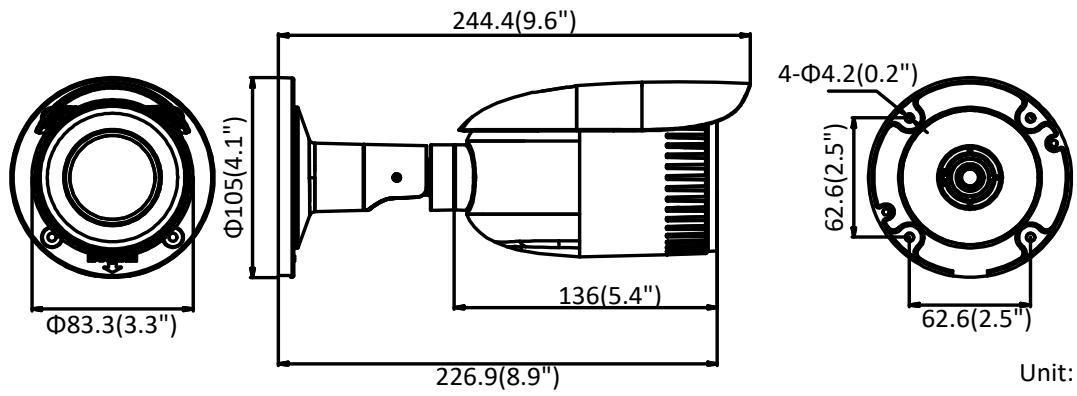

	802.1X, QoS, IPv6, UDP, Bonjour
General Function	One-key reset, anti-flicker, heartbeat, mirror, password protection, privacy mask, watermark
Firmware Version	5.5.2
API	ONVIF (PROFILE S, PROFILE G), ISAPI
Simultaneous Live View	Up to 6 channels
User/Host	Up to 32 users 3 levels: Administrator, Operator and User
Client	HiLookVision PC Client, HiLookVision App
Web Browser	IE8+, Chrome 41.0-44, Firefox 30.0-51, Safari 8.0-11
<b>Interface</b>	
Communication Interface	1 RJ45 10M/100M self-adaptive Ethernet port
Video Output (Without -Z)	1Vp-p composite output (75 Ω/BNC)
Reset Button	Yes
<b>General</b>	
Operating Conditions	-30 °C to 60 °C (-22 °F to 140 °F), humidity: 95% or less (non-condensing)
Power Supply	12 VDC ± 20%, 5.5 mm coaxial power plug PoE (802.3af, class 3)
Power Consumption and Current	-Z: 12 VDC, 0.9 A, max. 11 W; PoE: (802.3af, 36 V to 57 V), 0.4 A to 0.2 A, max. 12.9 W -V: 12 VDC, 0.6 A, max. 7 W; PoE: (802.3af, 36 V to 57 V), 0.3 A to 0.1 A, max. 9 W
Protection Level	IP67 TVS 2000V lightning protection, surge protection and voltage transient protection
Material	Metal
Dimensions	105 mm × 105 mm × 145 mm (4.1" × 4.1" × 5.7")
Weight	Camera: approx. 1015 g (2.2 lb.) With package: approx. 1540 g (3.4 lb.)

## Available Models

IPC-B620H-V (2.8 mm to 12 mm), IPC-B620H-V (2.8 mm to 12 mm)

## Dimension

Unit: mm